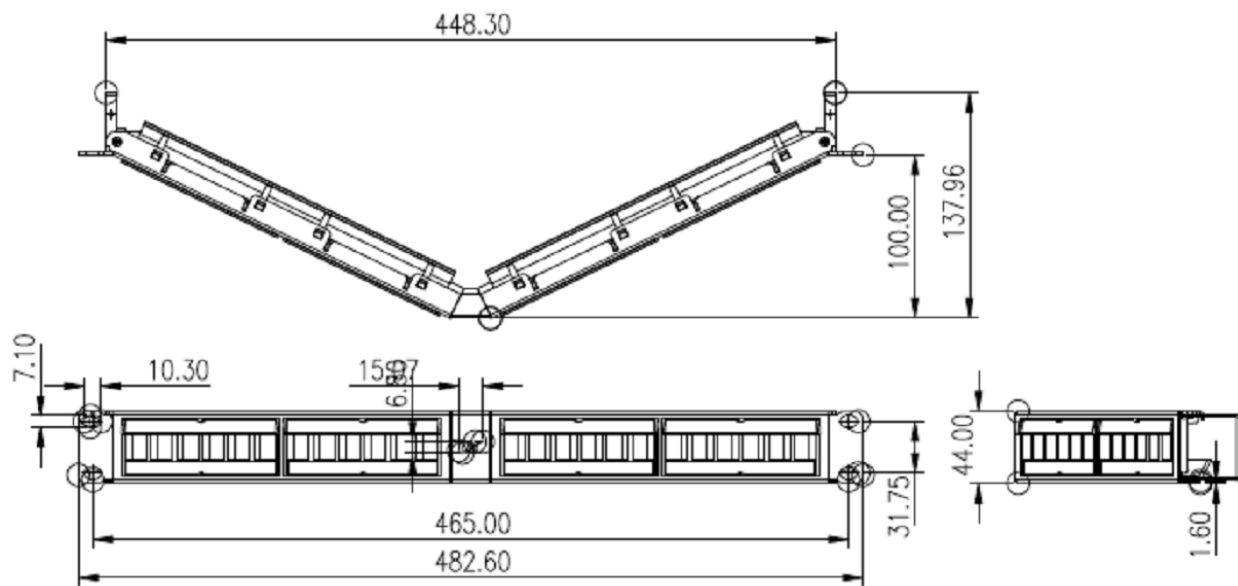

DS CODE:
300510

Simple™

LS Simple™ Cabling Solution

LS-APP-UC-24P-E4-WM-C

Description

LS Simple™ 1-Unit 24-Port Flat or Angled type 6-in-1 Module Panel

- Design for the LS dedicated Modular Jack
- Mounted on 19-inch standard rack
- 6-in-1 module for LS Fast-Net™ pre-terminated cable
- High impact flame retardant plastic module in front of panel
- RoHS compliant

Part Numbers

Description	Part Number	Compatible Items
1-Unit Angled 24-Port for Unshielded	LS-APP-UC-24P-E4-WM-C	Modular Jack : LS-MJ-UC5E(6)(6A)-xx-SB LS-MJ-UC5E(6)(6A)-xx-ERI

Drawing

Angled type

NGUYỄN TRUNG ĐỨC