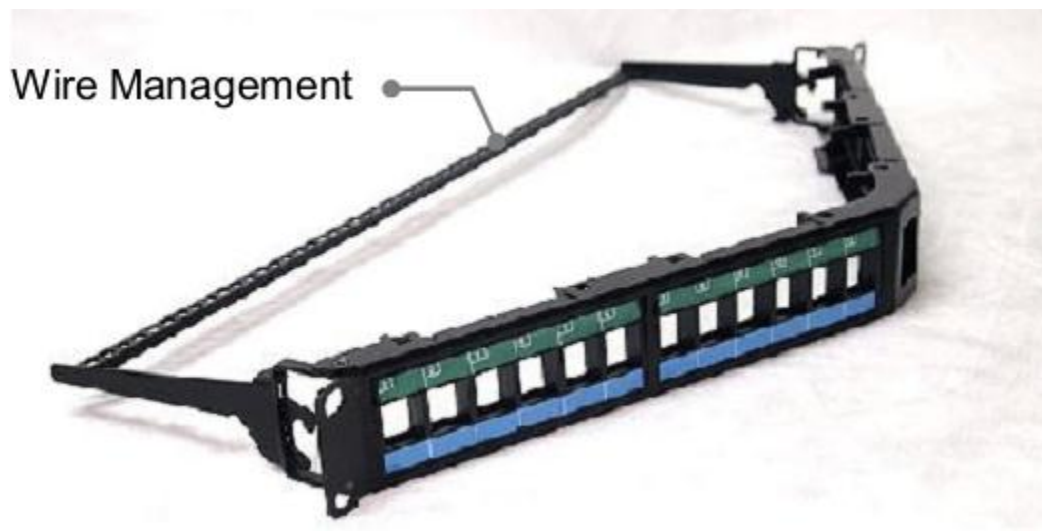

DS CODE:
300510

Simple™

LS Simple™ Cabling Solution

LS-APP-UC-24P-E4-WM-C

Description

LS Simple™ 1-Unit 24-Port Flat or Angled type 6-in-1 Module Panel

- Design for the LS dedicated Modular Jack
- Mounted on 19-inch standard rack
- 6-in-1 module for LS Fast-Net™ pre-terminated cable
- High impact flame retardant plastic module in front of panel
- RoHS compliant

Part Numbers

Description	Part Number	Compatible Items
1-Unit Angled 24-Port for Unshielded	LS-APP-UC-24P-E4-WM-C	Modular Jack : LS-MJ-UC5E(6)(6A)-xx-SB LS-MJ-UC5E(6)(6A)-xx-ERI

Drawing

Angled type

NGUYỄN TRUNG ĐỨC