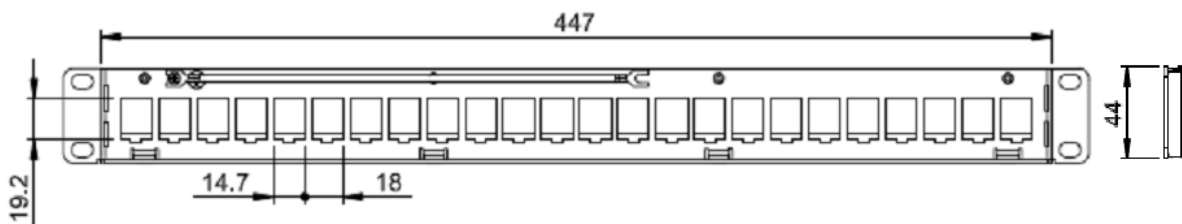

Part Numbers

Description	Part Number	Compatible Items
24-Port Empty Panel with Hinged Wire Management	LS-PP-24P-E-LWM	Modular Jack LS-MJ-UC5E(6)(6A) series LS-MJ-SC5E(6)-xx-RIDC series LS-MJ-SC6A-xx-ERI series Fiber bezel etc.

Drawing

LS Cable&System

The drawing appearing on this page is not a warranty,
and may be subject to change or modification without any prior notice.

Rev. 1.0 1/2page

NGUYỄN TRUNG ĐỨC

ĐT: 0985 727 232 – 0888.18.3739

Skype: trungduc.0290

Email: duc.nguyen@ulcab.com.vn