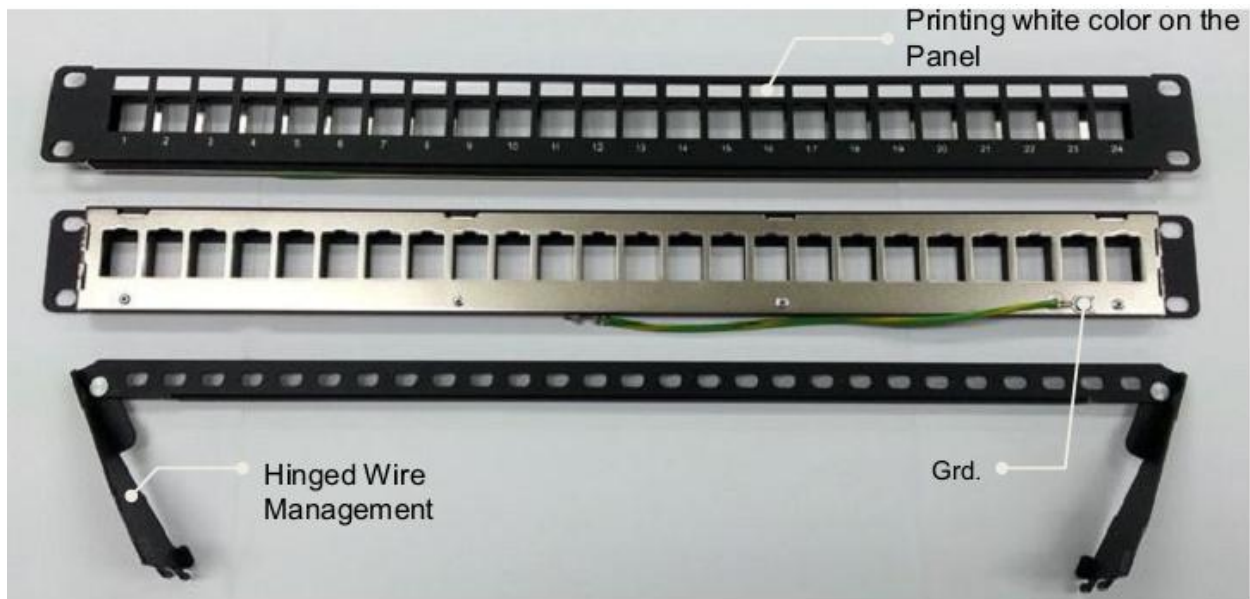

DS CODE:
300510

Simple™

LS Simple™ Cabling Solution

LS-PP-24P-E-LWM

Description

LS Simple™ 1Unit 24-Port Empty Panel

- For Category 5e~6A Unshielded and Shielded Modular Jack series, and fiber bezel etc.
- Mounted on 19" standard rack
- Inserting hole fully complies with RJ-45 of 47 CFR part 68
- Easy handling by hinged wire management
- RoHS compliant

Part Numbers

Description	Part Number	Compatible Items
24-Port Empty Panel with Hinged Wire Management	LS-PP-24P-E-LWM	Modular Jack LS-MJ-UC5E(6)(6A) series LS-MJ-SC5E(6)-xx-RIDC series LS-MJ-SC6A-xx-ERI series Fiber bezel etc.