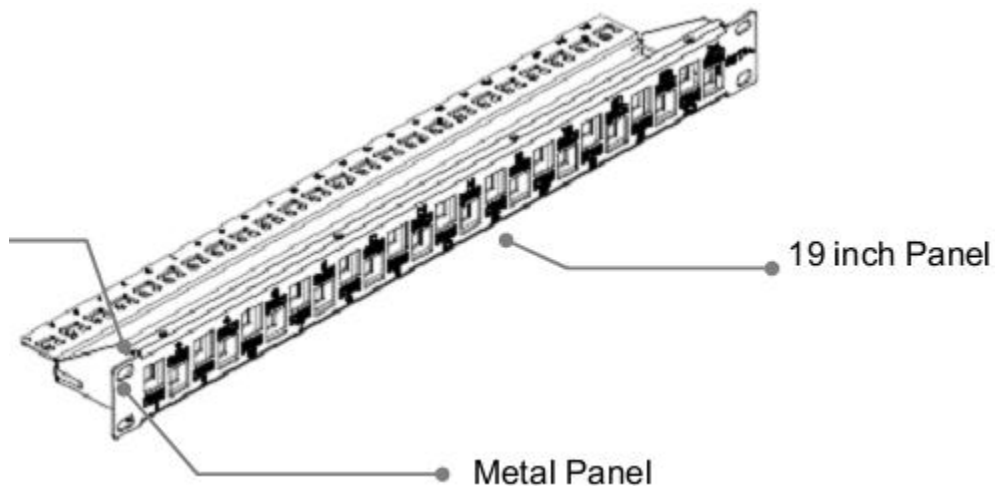

## Description

LS Simple™ Shielded Empty Patch Panel

- 1U Panel used for 19 inch standard rack with Cat.6A Shielded Modular Jack series and fiber bezel etc
- RoHS compliant