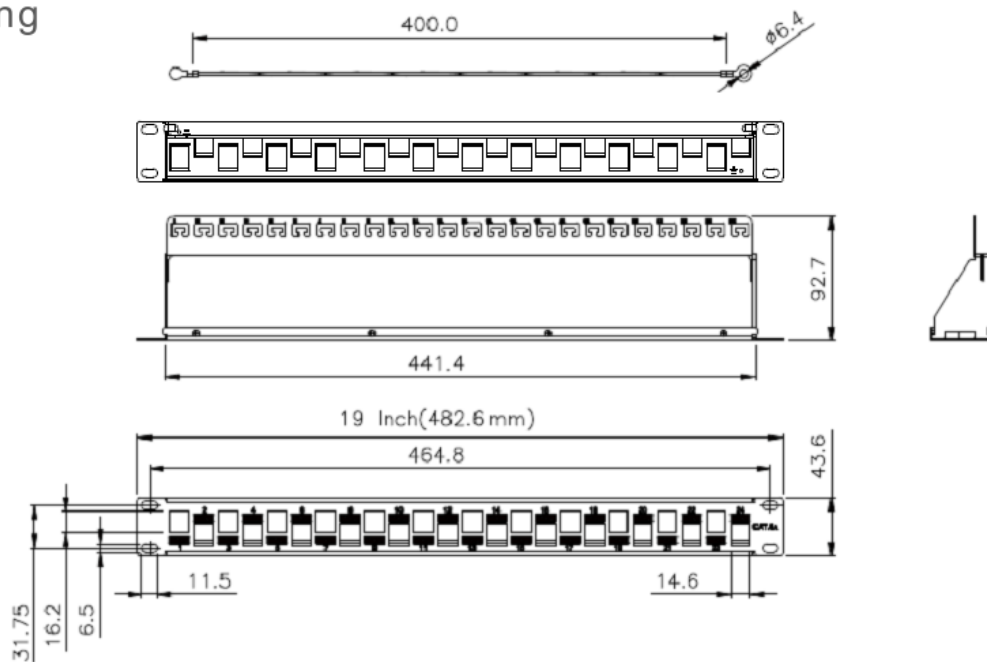

Part Numbers

Description	Dimension (H x W x D) [mm]	Part Number	Compatible Items
24-Port Shielded Empty Patch Panel with Wire Management	44 x 483 x 93(1U)	LS-PP-24P-E-WM-ZIG	Modular Jack: LS-MJ-SC6A-RIDC-SB etc

Drawing

The drawing appearing on this page is not a warranty, and may be subject to change or modification without any prior notice.

Rev. 1.0

NGUYỄN TRUNG ĐỨC

ĐT: 0985 727 232 – 0888.18.3739

Skype: trungduc.0290

Email: duc.nguyen@ulcab.com.vn