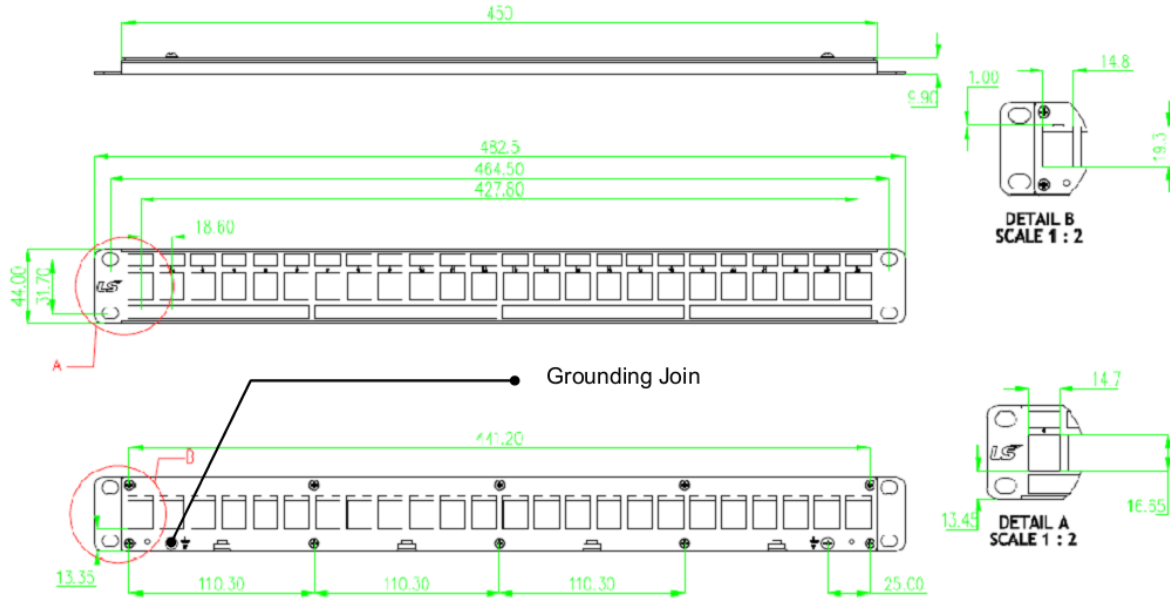

NGUYỄN TRUNG ĐỨC

ĐT: 0985 727 232 – 0888.18.3739

Skype: trungduc.0290

Email: duc.nguyen@ulcab.com.vn