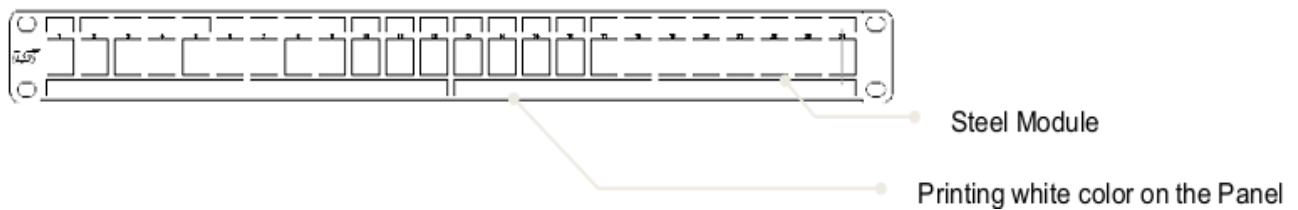

### Description

LS Simple™ 1U Panel

- For Category 5E/6/6A, Shielded Modular Jack series, and fiber bezel etc.
- Mounted on 19inch standard rack
- RoHS compliant