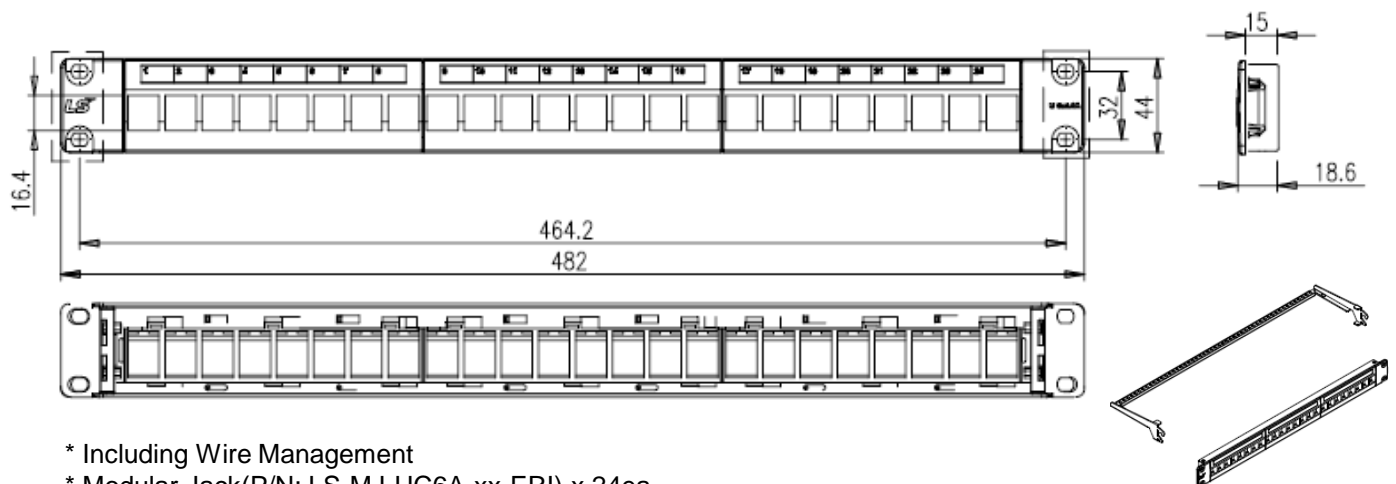

Part Numbers

Description	Dimension (H x W, inch)	Part Number	Compatible Items
Slim-Body Category 6A Unshielded Patch Panel 180-degree IDC	1.75 x 19	LS-PP-UC6A-24P-WM-ERI	Rack : 19-inch standard rack Tool: LS-EZT-TOOL-ER LS-STOOL, LS-TOOL-MJ

➤ Drawing

* Including Wire Management

* Modular Jack(P/N: LS-MJ-UC6A-xx-ERI) x 24ea