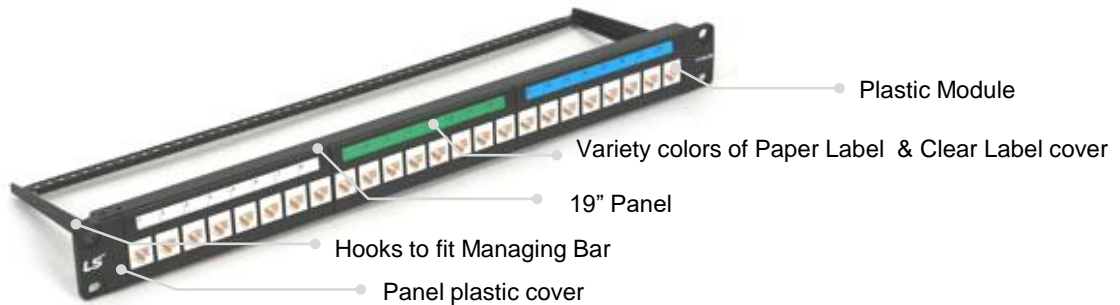

DS CODE:
300404

LS Simple™ Cabling Solution

LS-PP-UC6A-24P-WM-ERI

Description

LS Simple™ Unshielded Category 6A Patch Panel

- User instructions and basic wiring layout for standard configuration are included
- Improved Category 6A Modular Jack about crosstalk noise
- With cable management, accessories and full installation instructions
- T568A or T568B configuration
- Individually terminated using slim-IDC (Insulation Displacement Connectors)
- Modular type 180-degree Slim Modular Jack
- 47 CFR part 68 (RJ-45), ANSI/TIA-568-C.2 (Category 6) and ISO/IEC 11801 compliant
- High impact flame retardant plastic housing
- RoHS compliant

Application

- Horizontal Distribution & Backbone Cabling
- 4/16 Mbps Token Ring (IEEE 802.5)
- 10/100/1000/1G BASE-T (IEEE 802.3)
- 155 Mbps
- ATM LAN 1.2Gbit/s
- 100Mbps TP-PMD
- ISDN, ADSL
- Analog & digital voice(VoIP) and video
- Full broadband and baseband video

Part Numbers

Description	Dimension (H x W, inch)	Part Number	Compatible Items
Slim-Body Category 6A Unshielded Patch Panel 180-degree IDC	1.75 x 19	LS-PP-UC6A-24P-WM-ERI	Rack : 19-inch standard rack Tool: LS-EZT-TOOL-ER LS-STOOL, LS-TOOL-MJ