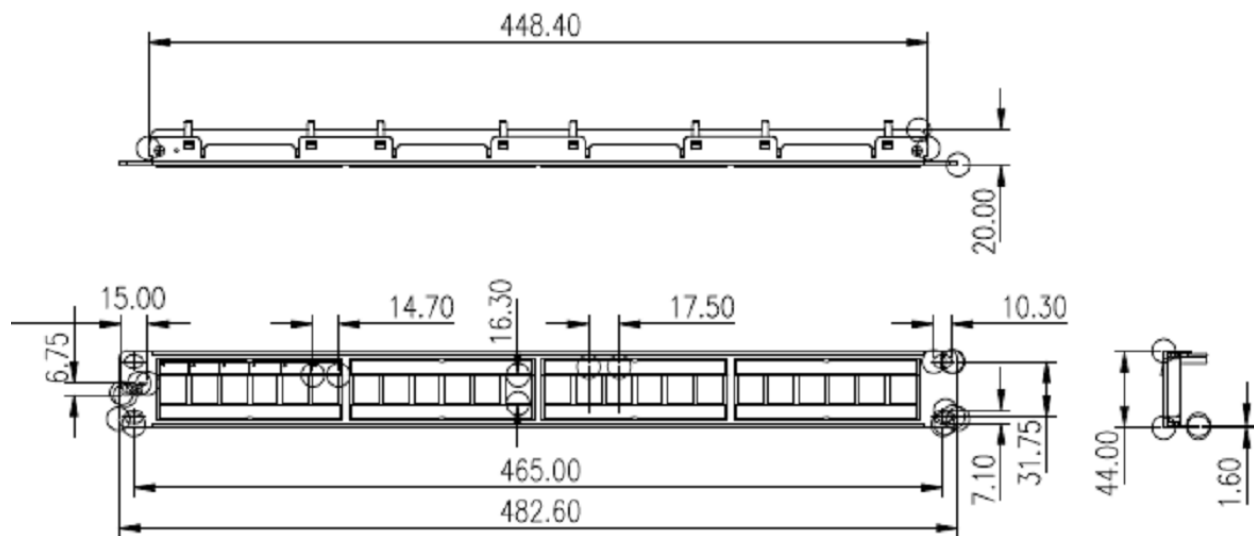

Part Numbers

Description	Part Number	Compatible Items
1-Unit Flat 24-Port for Shielded	LS-PPP-SC-24P-E4-WM-C	Modular Jack : LS-MJ-SC5E(6)-xx-RIDC LS-MJ-SC6A-xx-ERI

Drawing

Flat type

The drawing appearing on this page is not a warranty, and may be subject to change or modification without any prior notice.

Rev. 1.0 2/2 Page

NGUYỄN TRUNG ĐỨC

ĐT: 0985 727 232 – 0888.18.3739

Skype: trungduc.0290

Email: duc.nguyen@ulcab.com.vn