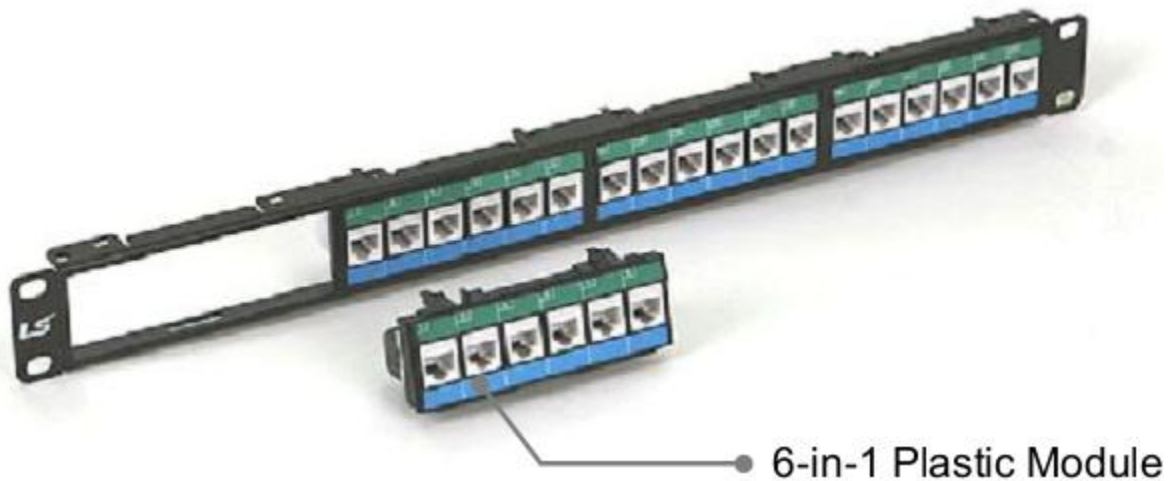

DS CODE:  
300510

**Simple™**

---

### LS-PPP-SC-24P-E4-WM-C

## Description

LS Simple™ 1-Unit 24-Port Flat or Angled type 6-in-1 Module Panel

- Design for the LS dedicated Modular Jack
- Mounted on 19-inch standard rack
- 6-in-1 module for LS Fast-Net™ pre-terminated cable
- High impact flame retardant plastic module in front of panel
- RoHS compliant

# Part Numbers

Description	Part Number	Compatible Items
1-Unit Flat 24-Port for Shielded	<b>LS-PPP-SC-24P-E4-WM-C</b>	Modular Jack : LS-MJ-SC5E(6)-xx-RIDC LS-MJ-SC6A-xx-ERI