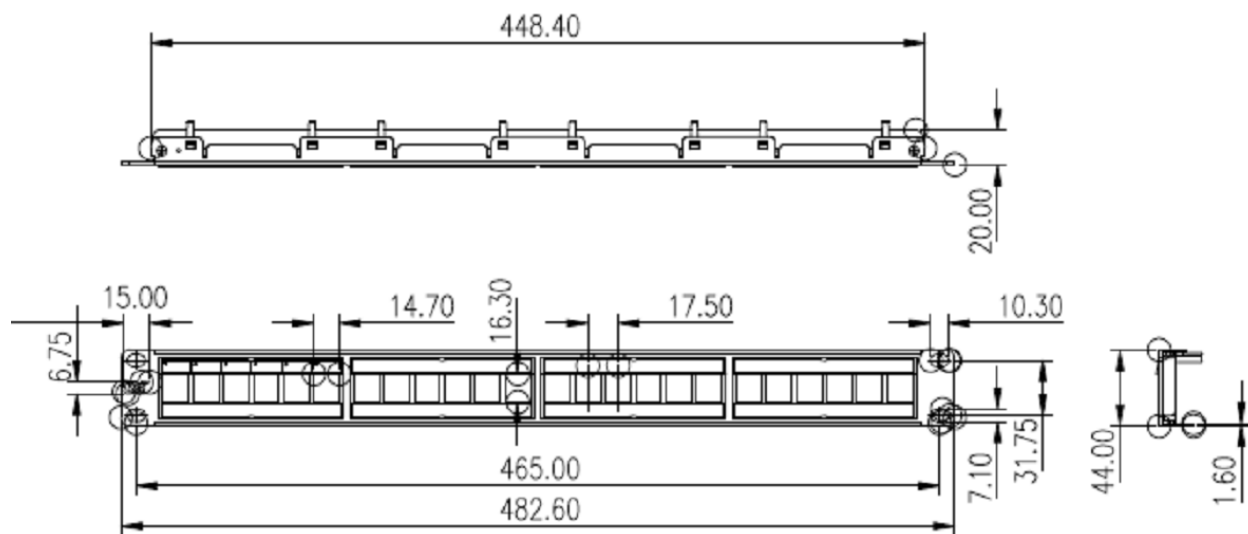

DS CODE:
300510

Simple™

LS Simple™ Cabling Solution

LS-PPP-UC-24P-E4-WM-C

Description

LS Simple™ 1-Unit 24-Port Flat or Angled type 6-in-1 Module Panel

- Design for the LS dedicated Modular Jack
- Mounted on 19-inch standard rack
- 6-in-1 module for LS Fast-Net™ pre-terminated cable
- High impact flame retardant plastic module in front of panel
- RoHS compliant

Part Numbers

Description	Part Number	Compatible Items
1-Unit Flat 24-Port for Unshielded	LS-PPP-UC-24P-E4-WM-C	Modular Jack : LS-MJ-UC5E(6)(6A)-xx-SB LS-MJ-UC5E(6)(6A)-xx-ERI

Drawing

Flat type

NGUYỄN TRUNG ĐỨC