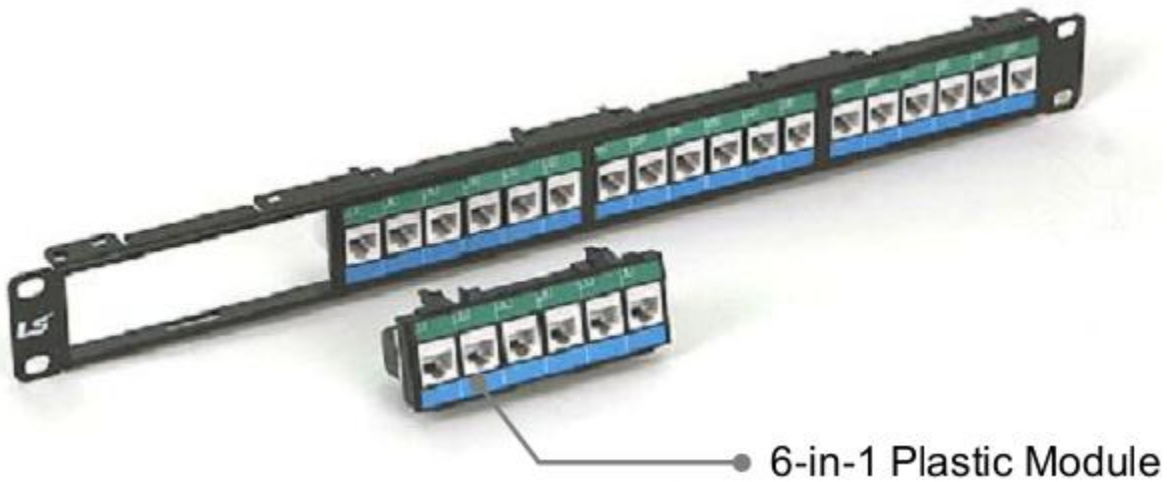

DS CODE:
300510

Simple™

LS Simple™ Cabling Solution

LS-PPP-UC-24P-E4-WM-C

Description

LS Simple™ 1-Unit 24-Port Flat or Angled type 6-in-1 Module Panel

- Design for the LS dedicated Modular Jack
- Mounted on 19-inch standard rack
- 6-in-1 module for LS Fast-Net™ pre-terminated cable
- High impact flame retardant plastic module in front of panel
- RoHS compliant

Part Numbers

Description	Part Number	Compatible Items
1-Unit Flat 24-Port for Unshielded	LS-PPP-UC-24P-E4-WM-C	Modular Jack : LS-MJ-UC5E(6)(6A)-xx-SB LS-MJ-UC5E(6)(6A)-xx-ERI

Drawing

Flat type

NGUYỄN TRUNG ĐỨC