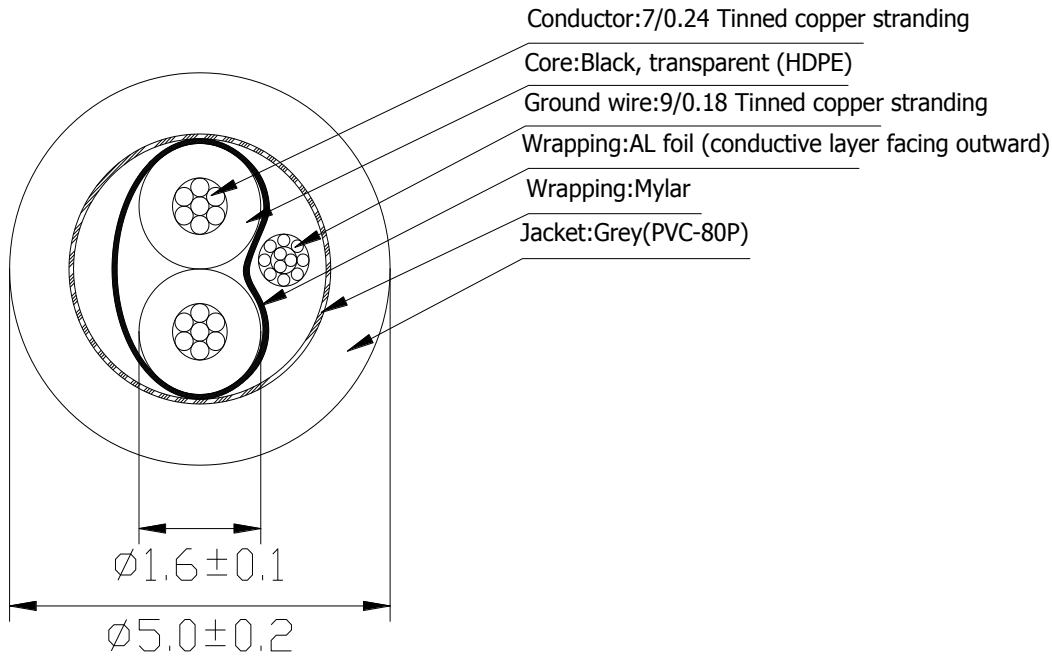

CABLE SPECIFICATION

Sectional view:

Coding content:

 ALTEK KABEL 1PR 22AWG TWISTED SCREENED AUDIO & INSTRUMENTATION CABLE + Meter

Model	8760 1P×22AWG	
Conductor	7/0.24Tinned copper stranding	
Maximum conductor resistance Ω / KM (20 °C)	60.7	
ID	1.6±0.1mm	
Core color	Black, transparent	
Insulation Materials	HDPE	
Synchronization completed	Stranding	Two-core stranding
	Wrapping	Aluminum foil (conductive layer facing outward)
	Ground wire	9/0.18Tinned copper stranding
Wrapping	Mylar	
Jacket	Grey(PVC-80P)	
OD	5.0±0.2mm	
Sheath thickness	0.6mm	
Rated voltage	300/300V	
Processing methods and scope	Cabling project, without processing	
Draw	Audit	Approved
Customer Confirm:	SHENZHEN HAILUTONG WIRE&CABLE CO.,LTD	